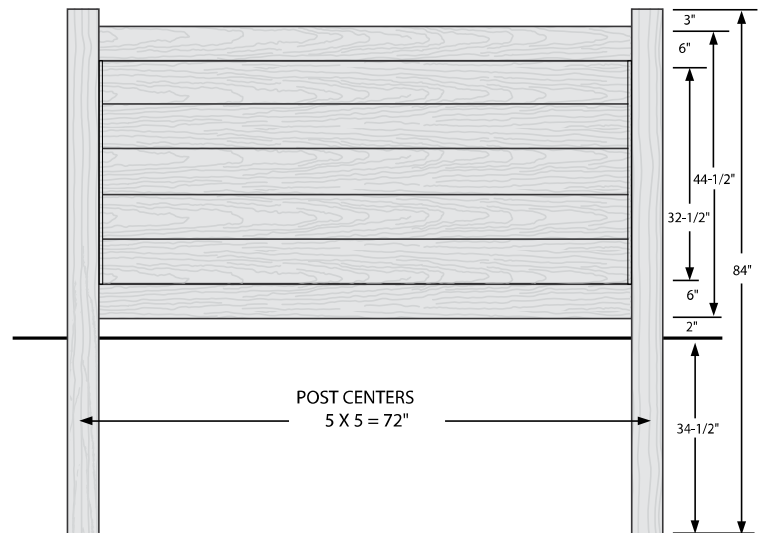

Post Caps & Hardware Available

See Accessories and Hardware PDF for more information and product offerings.

PREMIUM | 4' X 6' MADISON

HORIZONTAL PRIVACY | ELEMENT PREMIUM LX RAIL

DESCRIPTION	WEATHERED BLEND		SIERRA BLEND		BRAZILIAN BLEND		ARCTIC BLEND	
	QTY	SKU	QTY	SKU	QTY	SKU	QTY	SKU
4' x 6' Madison Horizontal Panel (48"H)		642124		642123		642122		642121
5" x 5" x 84" Line Post		642197		642194		642190		642187
5" x 5" x 84" Corner Post		642196		642193		642189		642186
5" x 5" x 84" End Post		642198		642195		642192		642188
5" x 5" Flat Top Post Cap		410869		410868		410865		410863
5" x 5" New England Post Cap		410880		410879		410875		410872
4' Madison Horizontal Gate Kit		642055		642054		642053		642052
4' x 58" Madison Horizontal Gate		642081		642080		642079		642033

GATE

FENCE PANEL

MATERIAL PER SECTION

QTY	ITEM	DIMENSION
2	Top/Bottom Rail with Steel	2" x 6" x 71"
5	T&G Boards	7/8" x 7" x 66 1/2"
4	Lock Rings	2"
2	Aluminum End Channel	1" x 1 1/2" x 60 1/2"

RAIL PROFILE