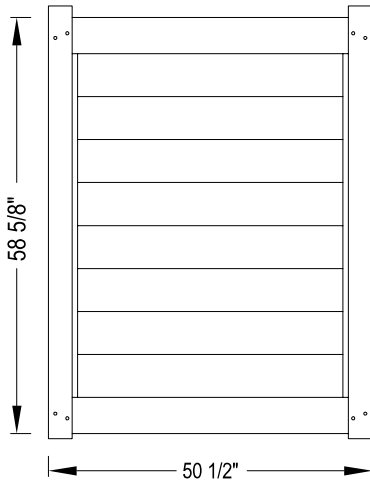

GATE

FENCE PANEL

MATERIAL PER SECTION

QTY	ITEM	DIMENSION
2	Top/Bottom Rail with Steel	2" x 6" x 71"
5	T&G Boards	7/8" x 7" x 66 1/2"
4	Lock Rings	2"
2	Aluminum End Channel	1" x 1 1/2" x 60 1/2"

RAIL PROFILE

ELEMENT PREMIUM LX RAIL
2" x 6"

PREMIUM | 5' X 6' MADISON

HORIZONTAL PRIVACY | ELEMENT PREMIUM LX RAIL

DESCRIPTION	WEATHERED BLEND		SIERRA BLEND		BRAZILIAN BLEND		ARCTIC BLEND	
	QTY	SKU	QTY	SKU	QTY	SKU	QTY	SKU
5' x 6' Madison Horizontal Panel (60"H)		642129		642128		642127		642125
5" x 5" x 96" Corner Post		642171		642168		642158		642199
5" x 5" x 96" Line Post		642172		642169		642166		642200
5" x 5" x 96" End Post		642173		642170		642167		642201
5" x 5" Flat Top Post Cap		410869		410868		410865		410863
5" x 5" New England Post Cap		410880		410879		410875		410872
5' Madison Horizontal Gate Kit		642059		642058		642057		642056
5' x 50" Madison Horizontal Gate		642085		642084		642083		642082

GATE

FENCE PANEL

MATERIAL PER SECTION

QTY	ITEM	DIMENSION
2	Top/Bottom Rail with Steel	2" x 6" x 71"
4	Lock Rings	2"
7	T&G Boards	7/8" x 7" x 66 1/2"
2	Aluminum End Channel	1" x 1 1/2" x 60 1/2"

RAIL PROFILE