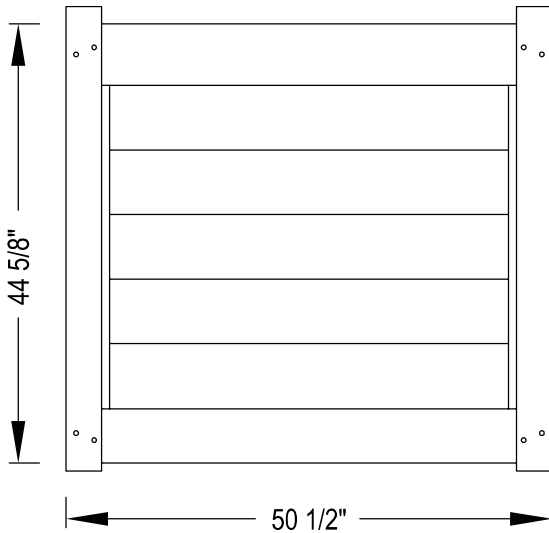

Post Caps & Hardware Available

See Accessories and Hardware PDF for more information and product offerings.

PREMIUM | 4' X 6' MADISON

HORIZONTAL PRIVACY | ELEMENT PREMIUM LX RAIL

DESCRIPTION	WEATHERED BLEND		SIERRA BLEND		BRAZILIAN BLEND		ARCTIC BLEND	
	QTY	SKU	QTY	SKU	QTY	SKU	QTY	SKU
4' x 6' Madison Horizontal Panel (48"H)		642124		642123		642122		642121
5" x 5" x 84" Line Post		642197		642194		642190		642187
5" x 5" x 84" Corner Post		642196		642193		642189		642186
5" x 5" x 84" End Post		642198		642195		642192		642188
5" x 5" Flat Top Post Cap		410869		410868		410865		410863
5" x 5" New England Post Cap		410880		410879		410875		410872
4' Madison Horizontal Gate Kit		642055		642054		642053		642052
4' x 58" Madison Horizontal Gate		642081		642080		642079		642033

GATE

FENCE PANEL

MATERIAL PER SECTION

QTY	ITEM	DIMENSION
2	Top/Bottom Rail with Steel	2" x 6" x 71"
5	T&G Boards	7/8" x 7" x 66 1/2"
4	Lock Rings	2"
2	Aluminum End Channel	1" x 1 1/2" x 60 1/2"

RAIL PROFILE