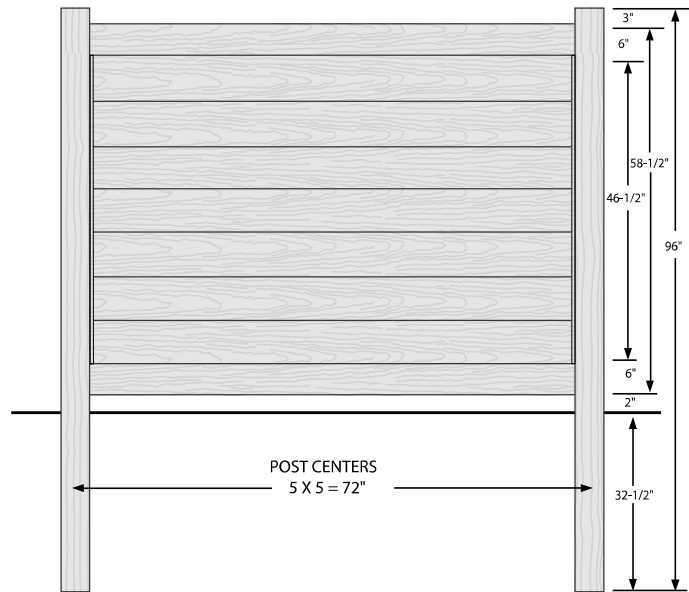

GATE

FENCE PANEL

MATERIAL PER SECTION

QTY	ITEM	DIMENSION
2	Top/Bottom Rail with Steel	2" x 6" x 71"
5	T&G Boards	7/8" x 7" x 66 1/2"
4	Lock Rings	2"
2	Aluminum End Channel	1" x 1 1/2" x 60 1/2"

RAIL PROFILE

ELEMENT PREMIUM LX RAIL
2" x 6"

PREMIUM | 5' X 6' MADISON

HORIZONTAL PRIVACY | ELEMENT PREMIUM LX RAIL

DESCRIPTION	WEATHERED BLEND		SIERRA BLEND		BRAZILIAN BLEND		ARCTIC BLEND	
	QTY	SKU	QTY	SKU	QTY	SKU	QTY	SKU
5' x 6' Madison Horizontal Panel (60"H)		642129		642128		642127		642125
5" x 5" x 96" Corner Post		642171		642168		642158		642199
5" x 5" x 96" Line Post		642172		642169		642166		642200
5" x 5" x 96" End Post		642173		642170		642167		642201
5" x 5" Flat Top Post Cap		410869		410868		410865		410863
5" x 5" New England Post Cap		410880		410879		410875		410872
5' Madison Horizontal Gate Kit		642059		642058		642057		642056
5' x 50" Madison Horizontal Gate		642085		642084		642083		642082

GATE

FENCE PANEL

MATERIAL PER SECTION

QTY	ITEM	DIMENSION
2	Top/Bottom Rail with Steel	2" x 6" x 71"
4	Lock Rings	2"
7	T&G Boards	7/8" x 7" x 66 1/2"
2	Aluminum End Channel	1" x 1 1/2" x 60 1/2"

RAIL PROFILE